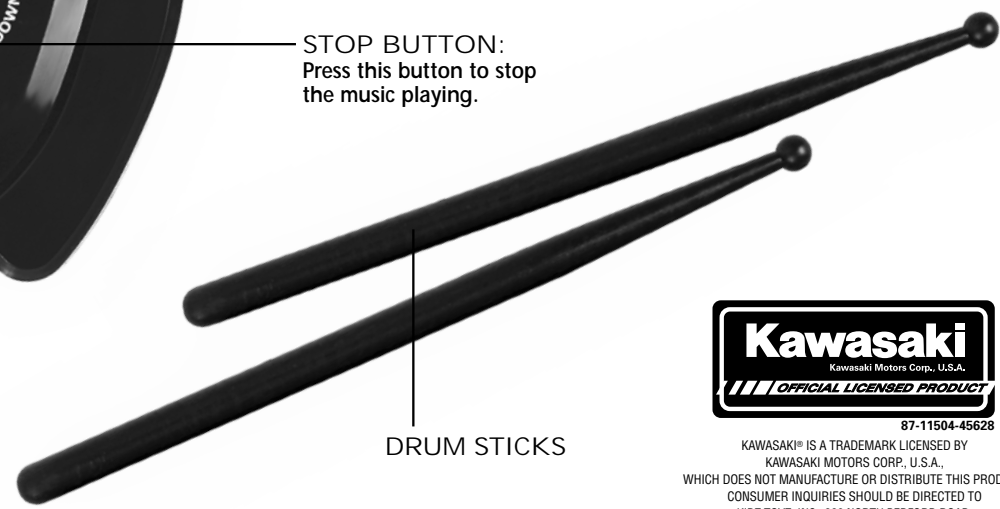

Use these buttons to raise and lower the volume for the rhythms.

VOLUME DOWN

STOP BUTTON:

Press this button to stop the music playing.

**AUTO OFF OR SLEEP MODE:**

Your Digital Drum Pad will automatically turn off after 30 seconds. Press any button to restart the drum. Press the buttons and then the drum pad to activate the pads.