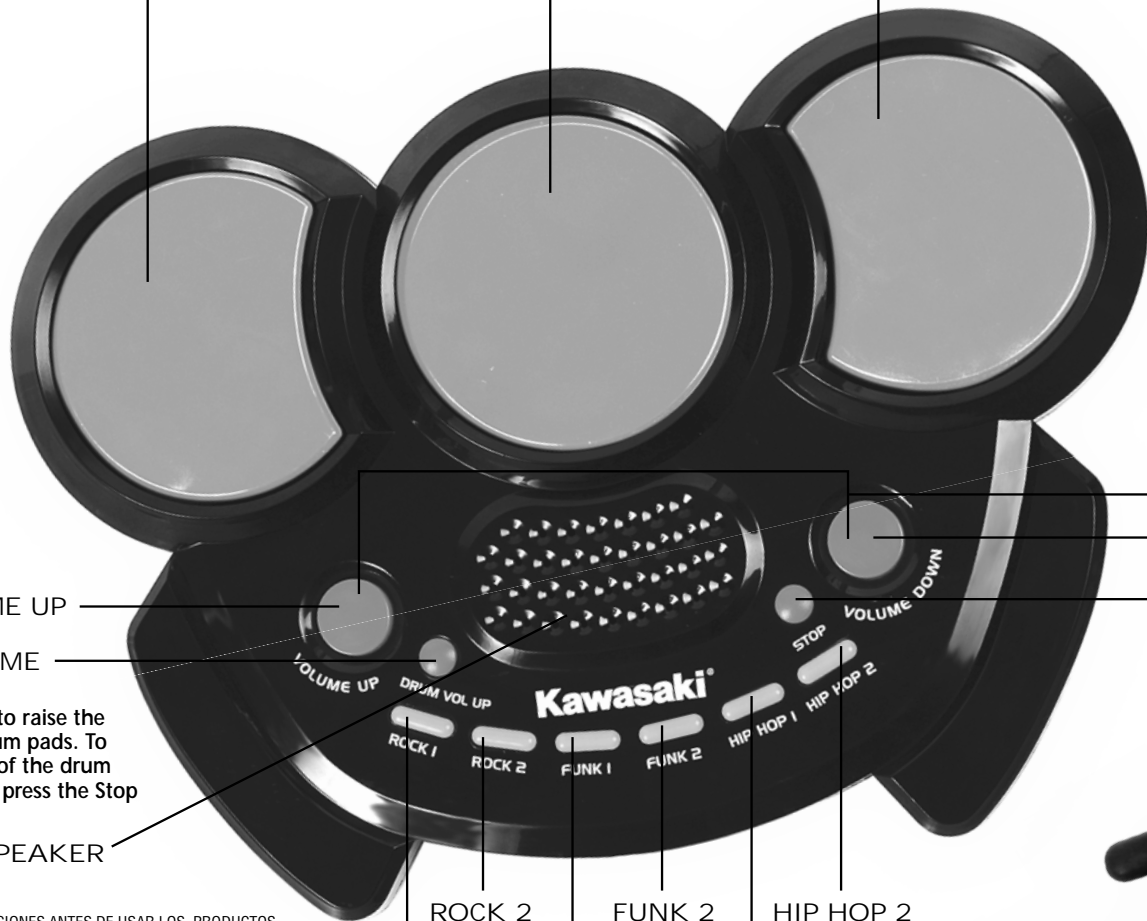

# DIGITAL MINI DRUM™

**DRUM SOUNDS:**  
There are 3 drum sounds.  
Simply use the drum sticks to hit the drum pads to hear the sounds.

**BATTERY REPLACEMENT**  
REMOVE SCREW TO OPEN BATTERY COMPARTMENT COVER. THIS UNIT REQUIRES 2 "AA" BATTERIES (INCLUDED). ALWAYS REPLACE BOTH BATTERIES AT THE SAME TIME. REPLACE BATTERY COMPARTMENT COVER AND SCREW. ALKALINE BATTERIES ARE RECOMMENDED FOR BEST PERFORMANCE. DO NOT MIX OLD AND NEW BATTERIES. DO NOT MIX ALKALINE, STANDARD (CARBON-ZINC), OR RECHARGEABLE (NICKEL-CADMIUM) BATTERIES. NON-RECHARGEABLE BATTERIES ARE NOT TO BE RECHARGED. BATTERIES ARE TO BE INSERTED WITH THE CORRECT POLARITY. EXHAUSTED BATTERIES ARE TO BE REMOVED FROM THE TOY. THE SUPPLY TERMINALS ARE NOT TO BE SHORT-CIRCUITED. RECHARGEABLE BATTERIES ARE TO BE REMOVED FROM THE TOY BEFORE BEING CHARGED. RECHARGEABLE BATTERIES ARE ONLY TO BE CHARGED UNDER ADULT SUPERVISION. ONLY BATTERIES OF THE SAME OR EQUIVALENT TYPE AS RECOMMENDED ARE TO BE USED. DO NOT DISPOSE OF BATTERIES IN FIRE, BATTERIES MAY EXPLODE OR LEAK.

CYMBAL DRUM PAD

SNARE DRUM PAD

BASS DRUM PAD

VOLUME UP

DRUM VOLUME

**BUTTON:**  
Press this button to raise the volume of the drum pads. To reset the volume of the drum pads you have to press the Stop button.

Use these buttons to raise and lower the volume for the rhythms.

VOLUME DOWN

STOP BUTTON:

Press this button to stop the music playing.

**AUTO OFF OR SLEEP MODE:**

Your Digital Drum Pad will automatically turn off after 30 seconds. Press any button to restart the drum. Press the buttons and then the drum pad to activate the pads.

DRUM STICKS

LEA PRIMERO LAS INSTRUCCIONES ANTES DE USAR LOS PRODUCTOS  
KAWASAKI SET DE 3 TAMBORES  
MODELO: 77059  
CONTENIDO: 1 JUEGO  
IMPORTADO POR: DISTRICOMEX, S.A. DE C.C.  
AV. REVOLUCION 780 MODULO # 2  
COL. SAN JUAN, DEL. BENITO JUAREZ  
MEXICO, D.F.