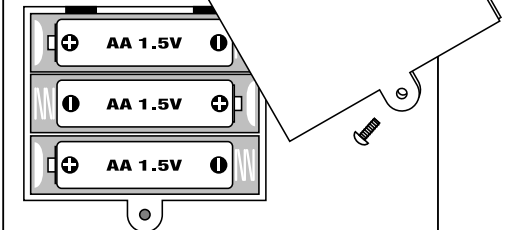

BATTERY REPLACEMENT

REMOVE SCREW TO OPEN BATTERY COMPARTMENT COVER. THIS UNIT REQUIRES 3 "AA" BATTERIES (INCLUDED). ALWAYS REPLACE ALL THREE BATTERIES AT THE SAME TIME. REPLACE BATTERY COMPARTMENT COVER AND SCREW. ALKALINE BATTERIES ARE RECOMMENDED FOR BEST PERFORMANCE. DO NOT MIX OLD AND NEW BATTERIES. DO NOT MIX ALKALINE, STANDARD (CARBON-ZINC), OR RECHARGEABLE (NICKEL-CADMIUM) BATTERIES. NON-RECHARGEABLE BATTERIES ARE NOT TO BE RECHARGED. BATTERIES ARE TO BE INSERTED WITH THE CORRECT POLARITY. EXHAUSTED BATTERIES ARE TO BE REMOVED FROM THE TOY. THE SUPPLY TERMINALS ARE NOT TO BE SHORT-CIRCUITED. RECHARGEABLE BATTERIES ARE TO BE REMOVED FROM THE TOY BEFORE BEING CHARGED. RECHARGEABLE BATTERIES ARE ONLY TO BE CHARGED UNDER ADULT SUPERVISION. ONLY BATTERIES OF THE SAME OR EQUIVALENT TYPE AS RECOMMENDED ARE TO BE USED. DO NOT DISPOSE OF BATTERIES IN FIRE, BATTERIES MAY EXPLODE OR LEAK.