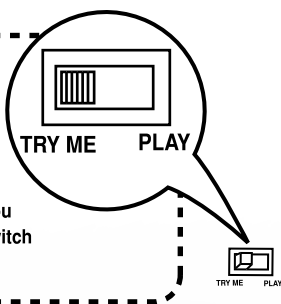

AUDIO PRO DIGITAL GUITAR™

IMPORTANT

The guitar has a Try Me/Play switch on the back. It is shipped in Try Me mode for demo purposes only. When you get the guitar home please switch it to Play mode.

STRINGS

The strings can be strummed like a regular guitar. If you press one of the note buttons and strum a string, you will hear the chord.

CHORDS SWITCH

There are 16 chords. Each side gives you eight chords. Press the proper side for the chords you would like to play.

NOTES

press these 8 buttons to hear the basic note (root note) of the chord you want to play. Press the button and then strum the strings to hear the chord.

GUITAR STRAP HOLDER

AUTO OFF OR SLEEP MODE

Your guitar will automatically turn off or go into sleep mode after 30 seconds of non use. Press any button to activate the musical instrument.

HIGH QUALITY SPEAKER

GUITAR STRAP HOLDER

Attach the guitar strap to these two holders and adjust the length accordingly.

Kawasaki

Kawasaki

ON/OFF SWITCH

The on/off button controls the music playing on your MP3 player that plays through the speakers of your guitar. If you press the "on" button while your MP3 player is connected to the jack, the music will play through the speaker of the guitar. If you press the "off" button the music will stop playing through the speaker. However, if you press any of the chords, rhythms, songs, fx buttons on the whammy bar the MP3 player will activate and start playing through the speaker again. The guitar will shut off automatically after 66 seconds. Please turn the guitar "off" after you are finished playing with it. Also please make sure you turn "off" your MP3 player when not in use. It will drain the batteries of your guitar.